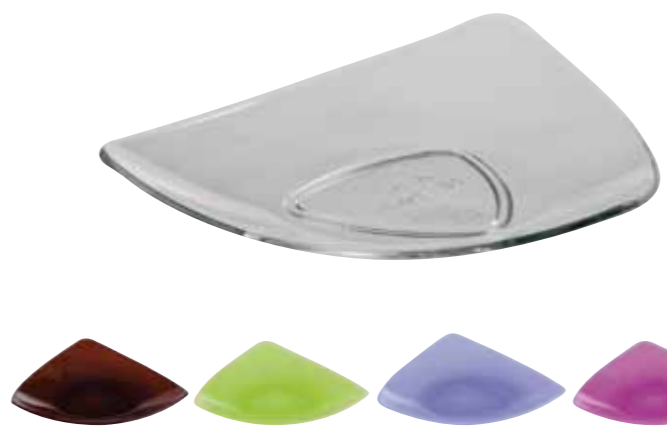

COPPETTE COLORATE - COLOURED CUPS

Cod.	Colore - Colour	Misure - Size	Cap.	Pack.
PMO09.00	trasp. - transp	90 x 90 - h 15mm	20ml	100pcs
PMO09.01	bianco - white	90 x 90 - h 15mm	20ml	100pcs
PMO09.02	nero - black	90 x 90 - h 15mm	20ml	100pcs
PMO09.05	marrone - brown	90 x 90 - h 15mm	20ml	100pcs
PMO09.09	verde - green	90 x 90 - h 15mm	20ml	100pcs
PMO09.10	lilla - lilac	90 x 90 - h 15mm	20ml	100pcs
PMO09.21	fucsia - fuchsia	90 x 90 - h 15mm	20ml	100pcs

PMO09.00/25	trasp. - transp	90 x 90 - h 15mm	20ml	25pcs
PMO09.01/25	bianco - white	90 x 90 - h 15mm	20ml	25pcs
PMO09.02/25	nero - black	90 x 90 - h 15mm	20ml	25pcs